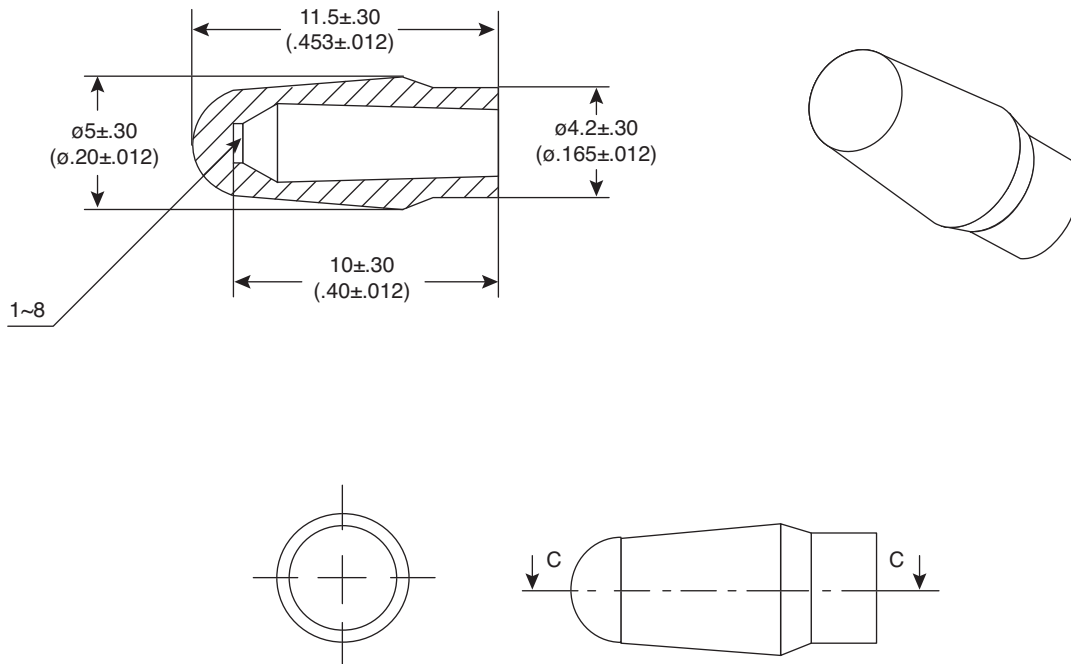

Dimensions: mm (in.)

| Mouser Stock No. | Color |
|------------------|--------|
| 108-00323-EV | Red |
| 108-00332-EV | Black |
| 108-00341-EV | White |
| 108-00357-EV | Blue |
| 108-00365-EV | Yellow |
| 108-00376-EV | Green |

Note:

- RoHS Compliant

Toggle Switch Caps

108-00323-EV, 108-00332-EV, 108-00341-EV,
108-00357-EV, 108-00365-EV, 108-00376-EV